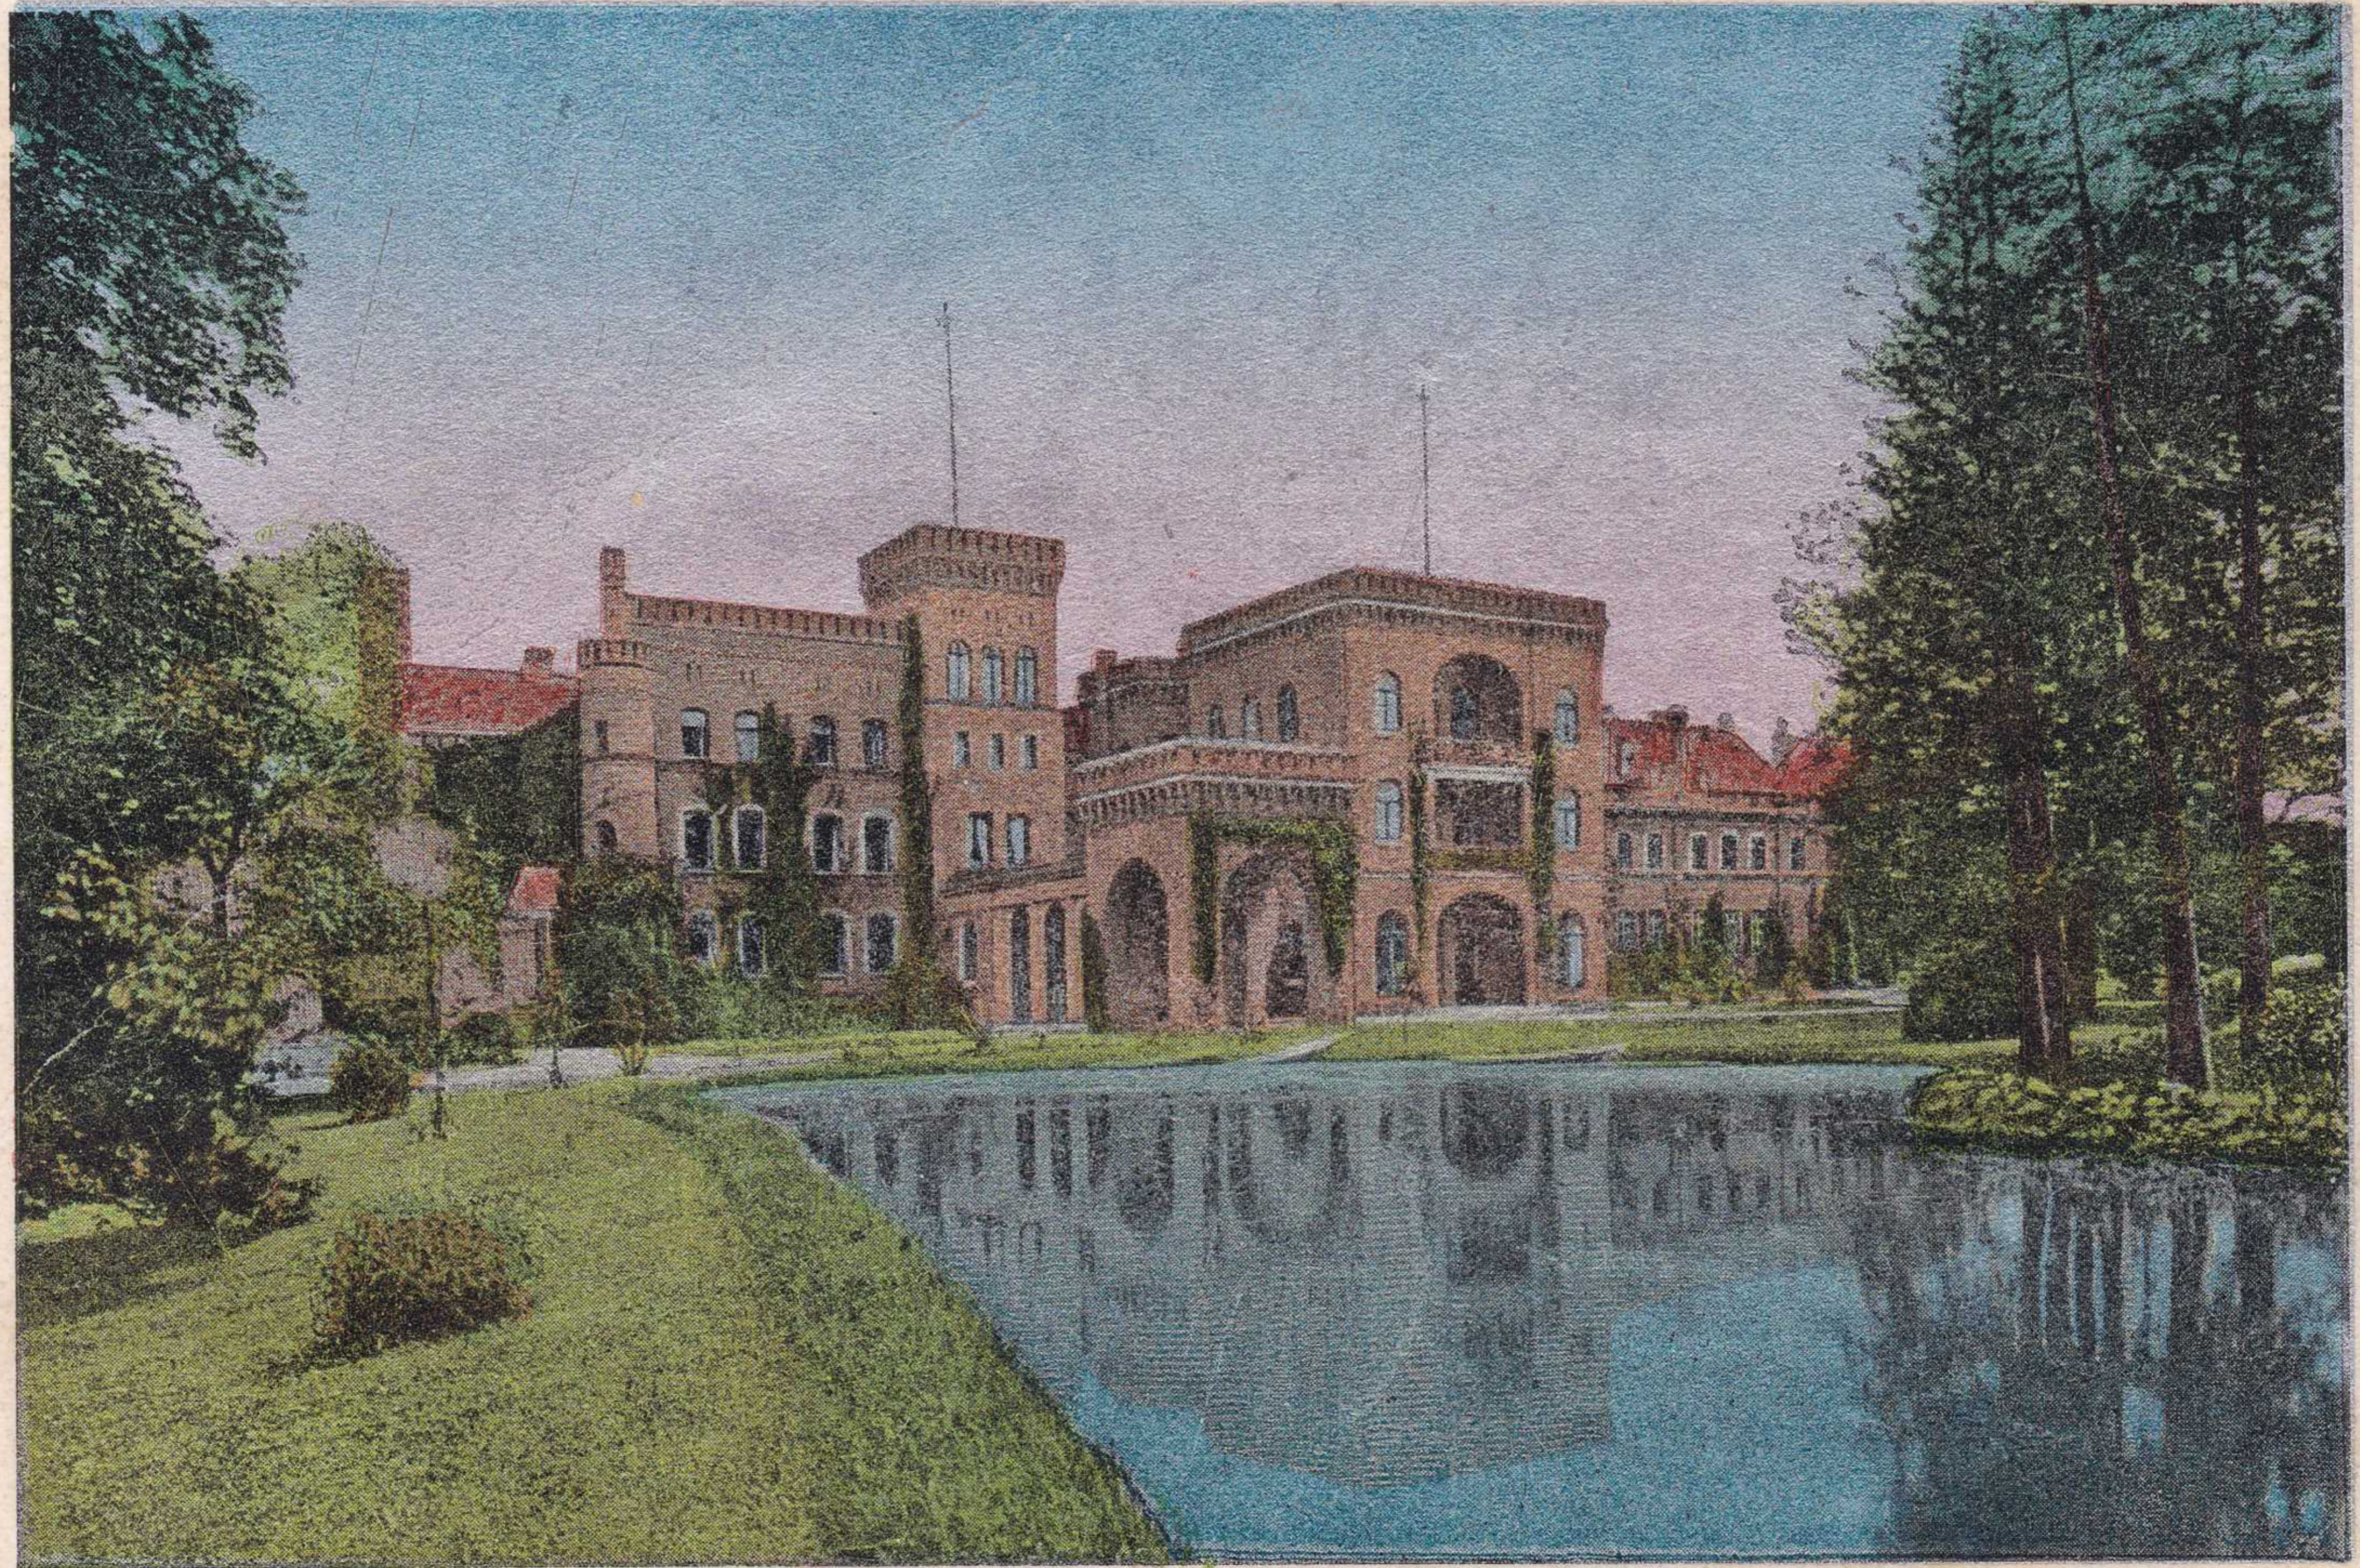

Saarau.

Schloß.

Verlag A. Schuch, Orig. Aufn. 1907. (Lunakarte 18881 Ges. gesch.)

Handwritten text at the top right corner, possibly a date or sender's name.

Handwritten text at the top left corner, possibly a recipient's name or address.

POSTKARTE

Main body of handwritten text on the left side of the postcard, containing the message.

Handwritten word 'Gel' (likely 'Geliebter' or 'Geliebte') written vertically.

Handwritten name 'Theodor Polli' in the address field.